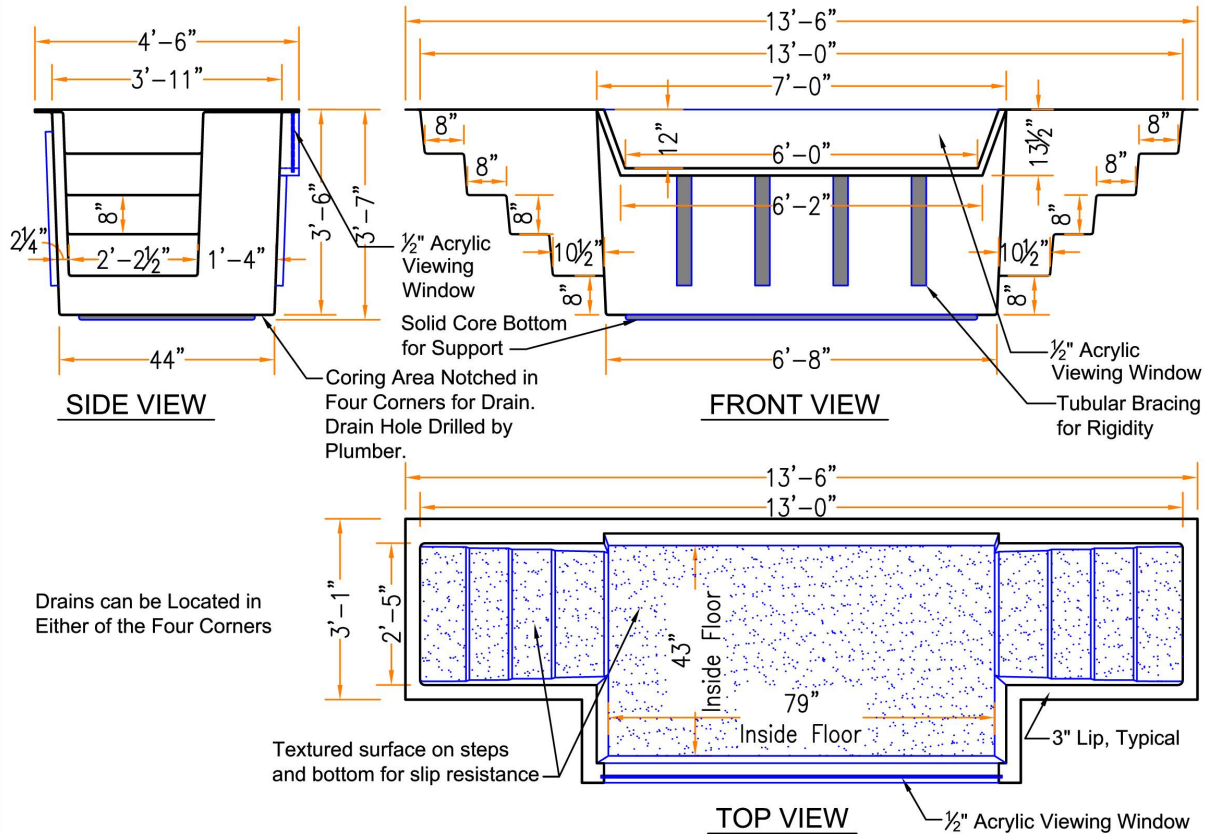

ChurchOutlet.com

Model 13-A

Baptistry Info.

Width: 4'-6"
 Length: 13'-6"
 Depth: 3'-6" Inside
 Water Capacity: 750 gal.
 Unit Weight: 320 lb. Dry
 Recommended Heater:
 PBH 10 kw / EZ Fill
 Little Giant 11kw / 3000 Auto
 Available In Blue, White or Bone

Window is Optional

Note:

All interior corners are rounded for safety.

Drawings are property of Fiberglass Unlimited, Inc.; Dimensions may change slightly to accommodate manufacturing.

800-736-3113 info@churchoutlet.com