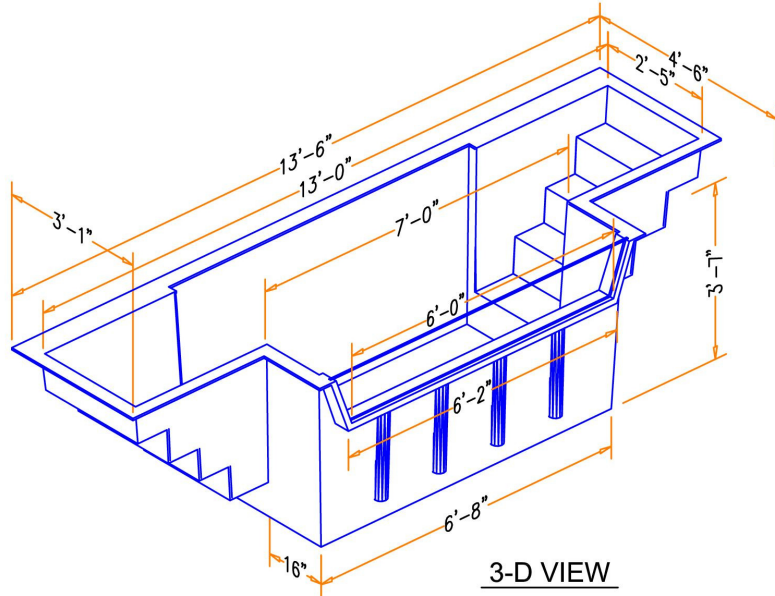

ChurchOutlet.com

Model 13-A

Baptistry Info.

Width: 4'-6"
Length: 13'-6"
Depth: 3'-6" Inside
Water Capacity: 750 gal.
Unit Weight: 320 lb. Dry
Recommended Heater:
PBH 10 kw / EZ Fill
Little Giant 11kw / 3000 Auto
Available In Blue, White or Bone

Window is Optional

Note:

All interior corners are rounded for safety.

Drawings are property of Fiberglass Unlimited, Inc.; Dimensions may change slightly to accommodate manufacturing.

800-736-3113 info@churchoutlet.com