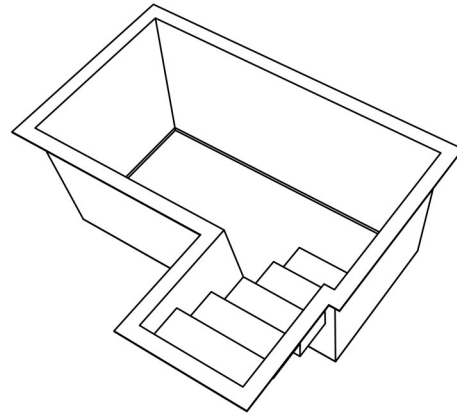

## Model M1-G

### Baptistry Info

Width: 7'-6"  
Length: 8'-8"  
Interior Depth: 3'-6"  
Water Capacity: 750 gal.  
Unit Weight: 350 lb. Dry

Available in Blue, White, or Bone  
Optional Window Available

#### Note:

All interior corners are rounded for safety

3D VIEW

SIDE VIEW

FRONT VIEW

TOP VIEW

Drawings are property of Fiberglass Unlimited, Inc.

Dimensions may change slightly to accommodate manufacturing.