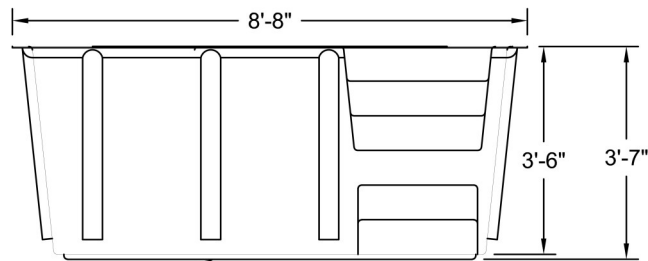

### Baptistry Info

Width: 7'-6"  
Length: 8'-8"  
Interior Depth: 3'-6"  
Water Capacity: 750 gal.  
Unit Weight: 350 lb. Dry

Available in Blue, White, or Bone  
Optional Window Available

#### Note:

All interior corners are rounded for safety

3D VIEW

SIDE VIEW

FRONT VIEW

TOP VIEW

Drawings are property of Fiberglass Unlimited, Inc.

Dimensions may change slightly to accommodate manufacturing.