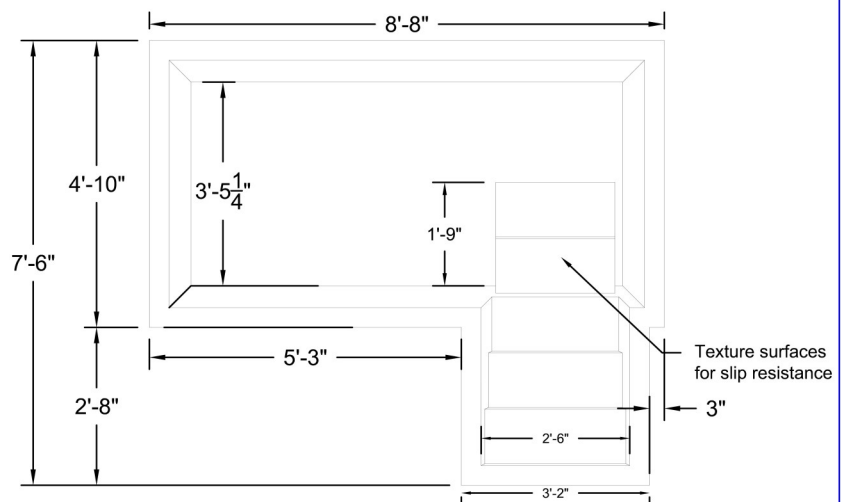

### Baptistry Info

Width: 7'-6"  
Length: 8'-8"  
Interior Depth: 3'-6"  
Water Capacity: 750 gal.  
Unit Weight: 350 lb. Dry

Available in Blue, White, or Bone  
Optional Window Available

#### Note:

All interior corners are rounded for safety

3D VIEW

SIDE VIEW

FRONT VIEW

TOP VIEW

Drawings are property of Fiberglass Unlimited, Inc.

Dimensions may change slightly to accommodate manufacturing.