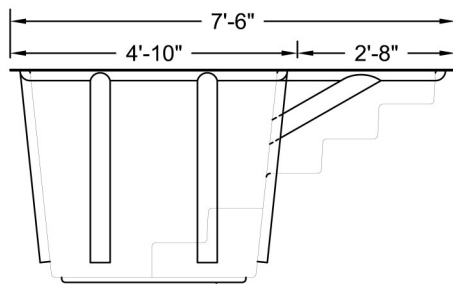

### Baptistry Info

Width: 7'-6"  
Length: 8'-8"  
Interior Depth: 3'-6"  
Water Capacity: 750 gal.  
Unit Weight: 350 lb. Dry

Available in Blue, White, or Bone  
Optional Window Available

#### Note:

All interior corners are rounded for safety

3D VIEW

SIDE VIEW

FRONT VIEW

TOP VIEW

Drawings are property of Fiberglass Unlimited, Inc.

Dimensions may change slightly to accommodate manufacturing.