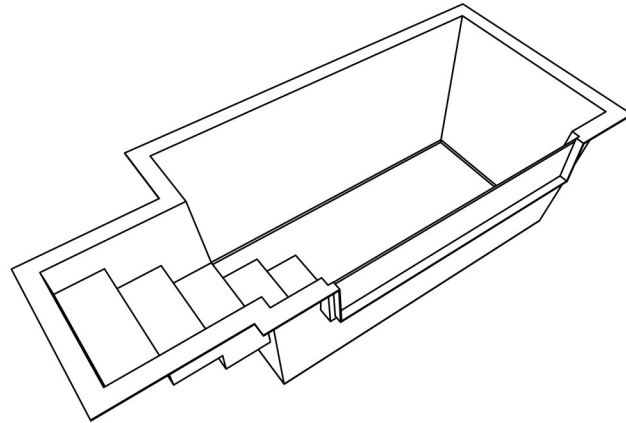

ChurchOutlet.com

Model M1-JW

Baptistry Info

Width: 4'-10"
Length: 11'-4"
Interior Depth: 3'-6"
Water Capacity: 750 gal.
Unit Weight: 350 lb. Dry

Available in Blue, White, or Bone
Optional Window Available

Note:

All interior corners are rounded for safety

3D VIEW

SIDE VIEW

FRONT VIEW

Solid Core Bottom for Support

TOP VIEW

Texture surfaces for slip resistance