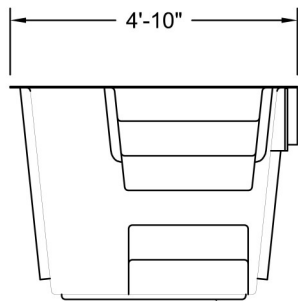

ChurchOutlet.com

Model M1-JW

Baptistry Info

Width: 4'-10"
Length: 11'-4"
Interior Depth: 3'-6"
Water Capacity: 750 gal.
Unit Weight: 350 lb. Dry

Available in Blue, White, or Bone
Optional Window Available

Note:

All interior corners are rounded for safety

3D VIEW

SIDE VIEW

FRONT VIEW

Solid Core Bottom for Support

TOP VIEW

Texture surfaces for slip resistance