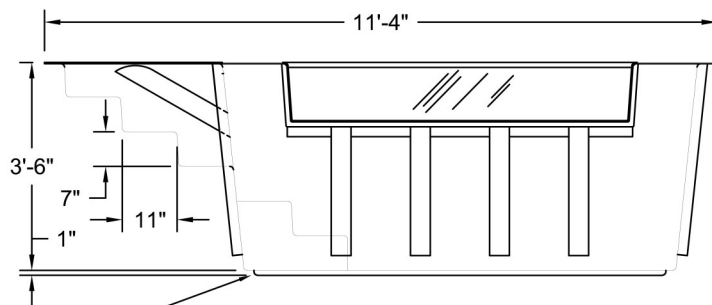

ChurchOutlet.com

Model M1-JW

Baptistry Info

Width: 4'-10"
Length: 11'-4"
Interior Depth: 3'-6"
Water Capacity: 750 gal.
Unit Weight: 350 lb. Dry

Available in Blue, White, or Bone
Optional Window Available

Note:

All interior corners are rounded for safety

3D VIEW

SIDE VIEW

FRONT VIEW

Solid Core Bottom for Support

TOP VIEW

Texture surfaces for slip resistance