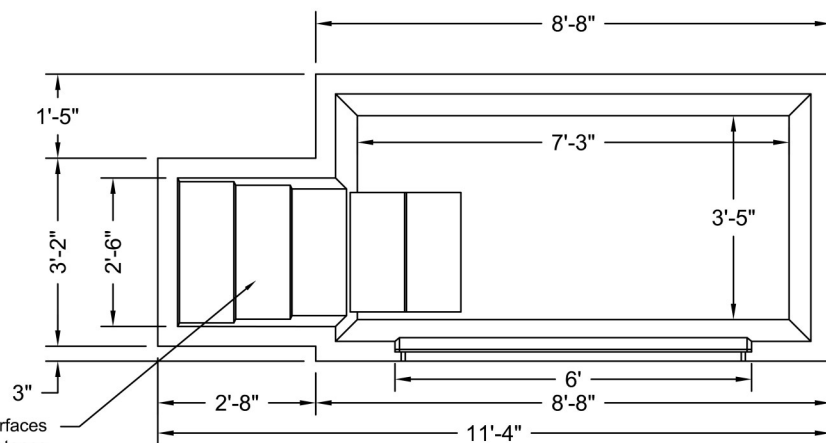

ChurchOutlet.com

Model M1-JW

Baptistry Info

Width: 4'-10"
Length: 11'-4"
Interior Depth: 3'-6"
Water Capacity: 750 gal.
Unit Weight: 350 lb. Dry

Available in Blue, White, or Bone
Optional Window Available

Note:

All interior corners are rounded for safety

3D VIEW

SIDE VIEW

FRONT VIEW

Solid Core Bottom for Support

TOP VIEW

Texture surfaces for slip resistance