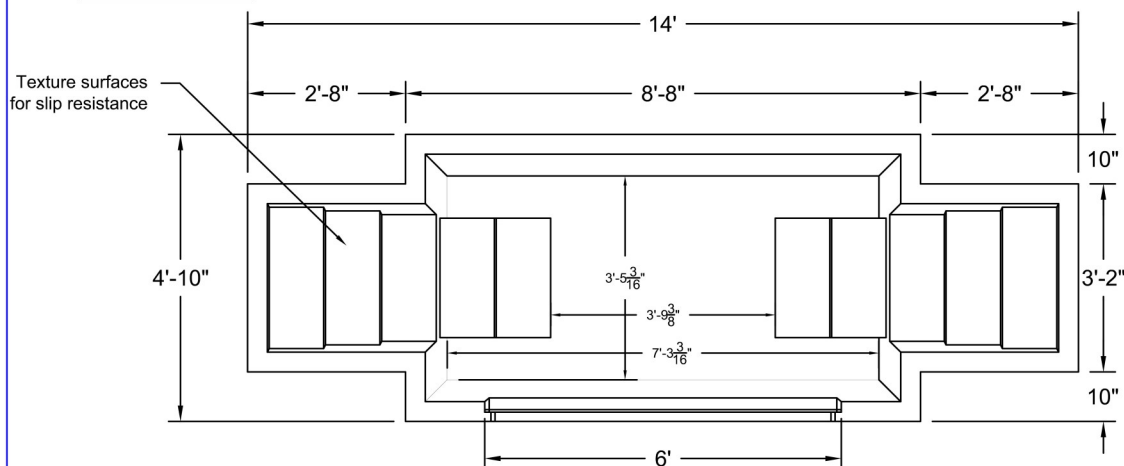

ChurchOutlet.com

Model M2-KE-W

Baptistry Info

Width: 4'-10"
 Length: 14'-0"
 Interior Depth: 3'-6"
 Water Capacity: 795 gal.
 Unit Weight: 395 lb. Dry

Available in Blue, White, or Bone
 Optional Window Available

Note:

All interior corners are rounded for safety

3D VIEW

SIDE VIEW

FRONT VIEW

TOP VIEW

Drawings are property of Fiberglass Unlimited, Inc.

Dimensions may change slightly to accommodate manufacturing.