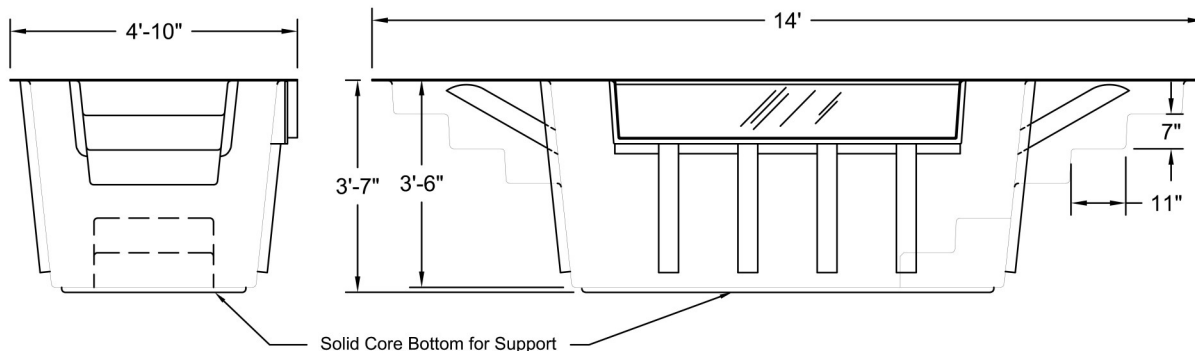

ChurchOutlet.com

Model M2-KE-W

Baptistry Info

Width: 4'-10"
 Length: 14'-0"
 Interior Depth: 3'-6"
 Water Capacity: 795 gal.
 Unit Weight: 395 lb. Dry

Available in Blue, White, or Bone
 Optional Window Available

Note:

All interior corners are rounded for safety

3D VIEW

SIDE VIEW

FRONT VIEW

TOP VIEW

Drawings are property of Fiberglass Unlimited, Inc.

Dimensions may change slightly to accommodate manufacturing.