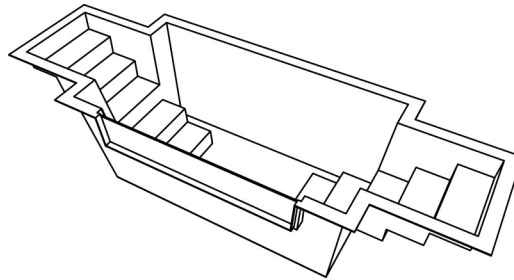

ChurchOutlet.com

Model M2-KE-W

Baptistry Info

Width: 4'-10"
 Length: 14'-0"
 Interior Depth: 3'-6"
 Water Capacity: 795 gal.
 Unit Weight: 395 lb. Dry

Available in Blue, White, or Bone
 Optional Window Available

Note:

All interior corners are rounded for safety

3D VIEW

SIDE VIEW

FRONT VIEW

TOP VIEW

Drawings are property of Fiberglass Unlimited, Inc.

Dimensions may change slightly to accommodate manufacturing.