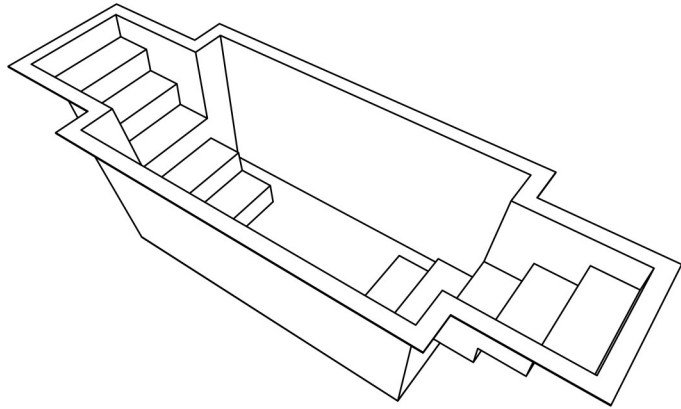

ChurchOutlet.com

Model M2-KE

Baptistry Info

Width: 4'-10"
 Length: 14'-0"
 Interior Depth: 3'-6"
 Water Capacity: 795 gal.
 Unit Weight: 395 lb. Dry

Available in Blue, White, or Bone
 Optional Window Available

Note:

All interior corners are rounded for safety

3D VIEW

SIDE VIEW

FRONT VIEW

Solid Core Bottom for Support

TOP VIEW

Drawings are property of Fiberglass Unlimited, Inc.