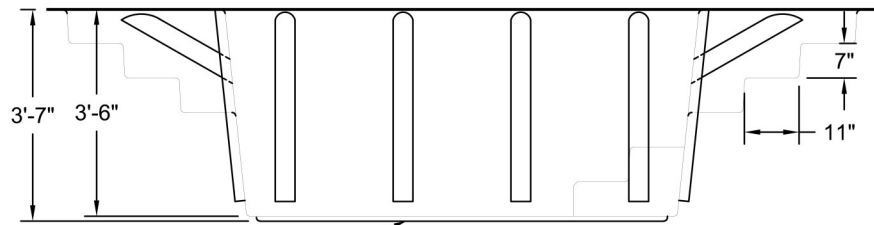

ChurchOutlet.com

Model M2-KE

Baptistry Info

Width: 4'-10"
 Length: 14'-0"
 Interior Depth: 3'-6"
 Water Capacity: 795 gal.
 Unit Weight: 395 lb. Dry

Available in Blue, White, or Bone
 Optional Window Available

Note:

All interior corners are rounded for safety

3D VIEW

SIDE VIEW

FRONT VIEW

Solid Core Bottom for Support

TOP VIEW

Drawings are property of Fiberglass Unlimited, Inc.