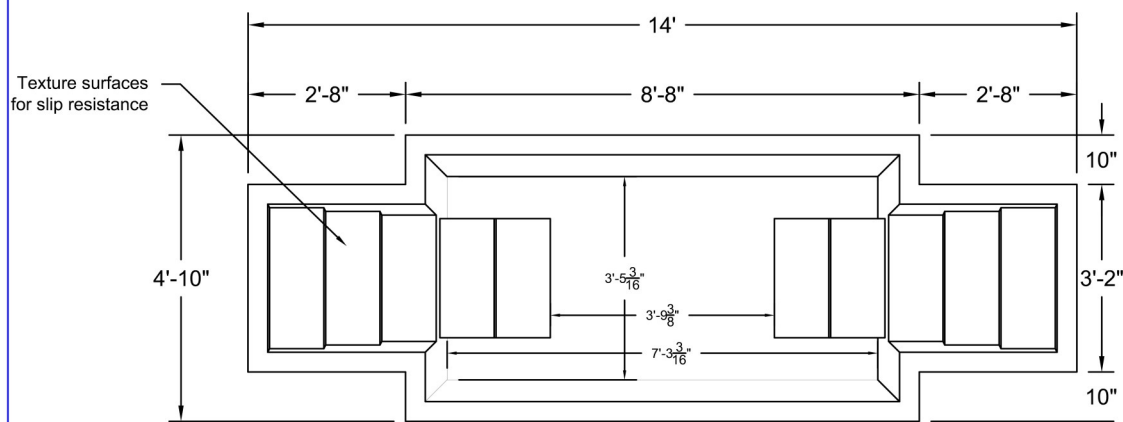

ChurchOutlet.com

Model M2-KE

Baptistry Info

Width: 4'-10"
 Length: 14'-0"
 Interior Depth: 3'-6"
 Water Capacity: 795 gal.
 Unit Weight: 395 lb. Dry

Available in Blue, White, or Bone
 Optional Window Available

Note:

All interior corners are rounded for safety

3D VIEW

SIDE VIEW

FRONT VIEW

Solid Core Bottom for Support

TOP VIEW

Drawings are property of Fiberglass Unlimited, Inc.