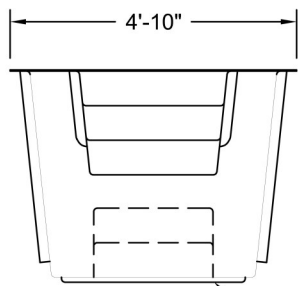

ChurchOutlet.com

Model M2-KE

Baptistry Info

Width: 4'-10"
 Length: 14'-0"
 Interior Depth: 3'-6"
 Water Capacity: 795 gal.
 Unit Weight: 395 lb. Dry

Available in Blue, White, or Bone
 Optional Window Available

Note:

All interior corners are rounded for safety

3D VIEW

SIDE VIEW

FRONT VIEW

Solid Core Bottom for Support

TOP VIEW

Drawings are property of Fiberglass Unlimited, Inc.