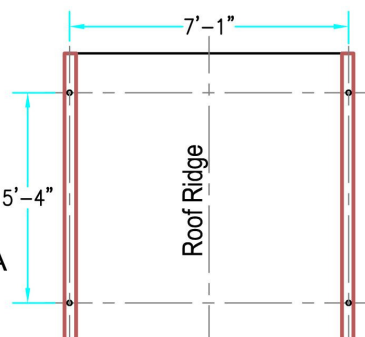

### Steeple Data

Base Width: 88"  
 Steeple Height: 34'-0"  
 Weight: 1375 lb.  
 Three-piece Steeple unit

### Available Options:

- 3' or 4' Aluminum Cross
- 8" Ball
- Lightning Protection
- Round Top Simulated Louvers
- Krinkleglass Windows
- Various accessories available for Base

ALL STEEPLES MUST BE MOUNTED ON A COMPLETED WATERPROOF ROOF SYSTEM AS LONG-TERM INSURANCE AGAINST LEAKAGE .

3-D VIEW

INTERIOR SUPPORT DETAIL

Scale: 1/4" = 1'-0"

PLAN VIEW A-A

Scale: 1/4" = 1'-0"

ELEVATION

Scale: 3/16" = 1'-0"

Drawings are property of Fiberglass Unlimited, Inc.; Dimensions may change slightly to accommodate manufacturing.