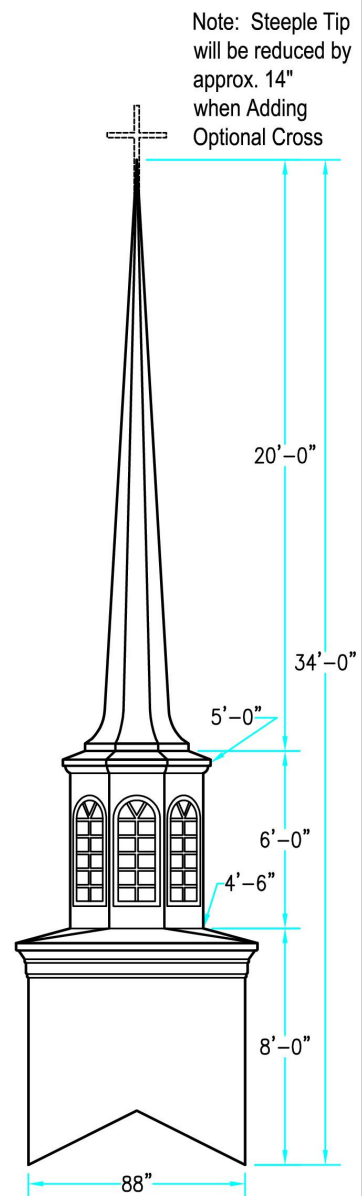

## Model 478

### Steeple Data

Base Width: 88"  
 Steeple Height: 34'-0"  
 Weight: 1375 lb.  
 Three-piece Steeple unit

3-D VIEW

INTERIOR SUPPORT DETAIL

Scale: 1/4" = 1'-0"

PLAN VIEW A-A

Scale: 1/4" = 1'-0"

ELEVATION

Scale: 3/16" = 1'-0"

Drawings are property of Fiberglass Unlimited, Inc.; Dimensions may change slightly to accommodate manufacturing.