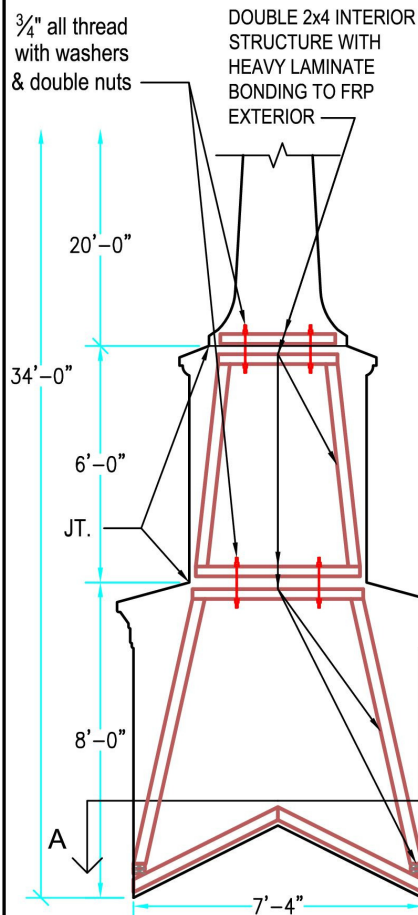

### Steeple Data

Base Width: 88"  
 Steeple Height: 34'-0"  
 Weight: 1375 lb.  
 Three-piece Steeple unit

### Available Options:

- 3' or 4' Aluminum Cross
- 8" Ball
- Lightning Protection
- Round Top Simulated Louvers
- Krinkleglass Windows
- Various accessories available for Base

ALL STEEPLES MUST BE MOUNTED ON A COMPLETED WATERPROOF ROOF SYSTEM AS LONG-TERM INSURANCE AGAINST LEAKAGE .

3-D VIEW

INTERIOR SUPPORT DETAIL

Scale: 1/4" = 1'-0"

PLAN VIEW A-A

Scale: 1/4" = 1'-0"

ELEVATION

Scale: 3/16" = 1'-0"

Drawings are property of Fiberglass Unlimited, Inc.; Dimensions may change slightly to accommodate manufacturing.