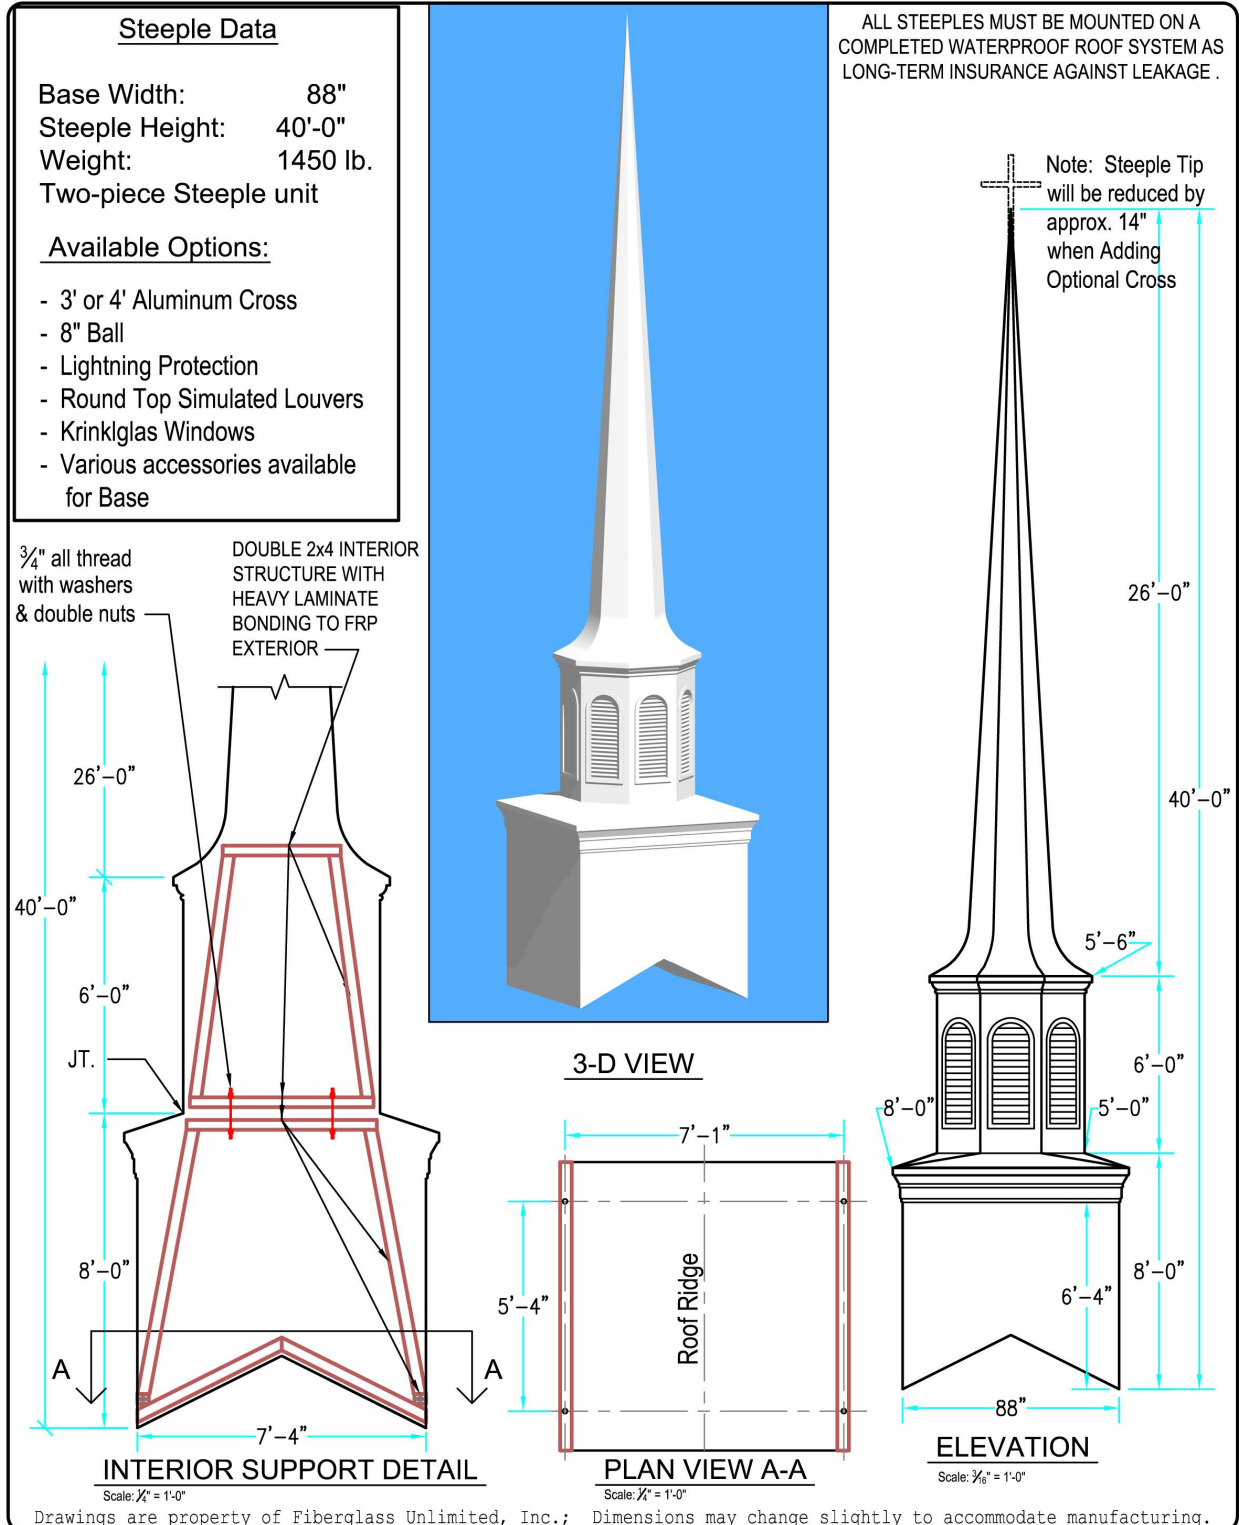

ChurchOutlet.com

Model 480 w/ louvers

800-736-3113 info@churchoutlet.com