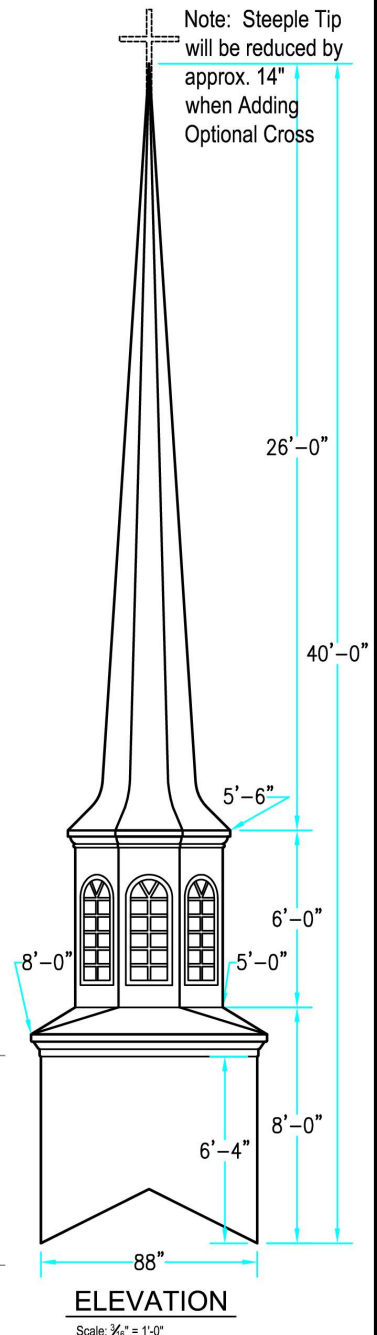

Drawings are property of Fiberglass Unlimited, Inc.; Dimensions may change slightly to accommodate manufacturing.

800-736-3113 info@churchoutlet.com