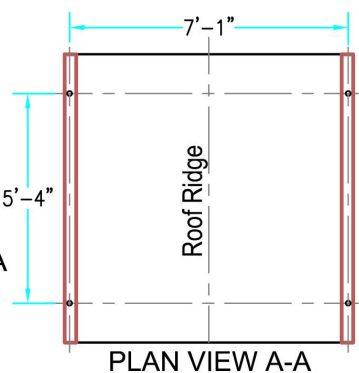

Drawings are property of Fiberglass Unlimited, Inc.; Dimensions may change slightly to accommodate manufacturing.

800-736-3113 info@churchoutlet.com