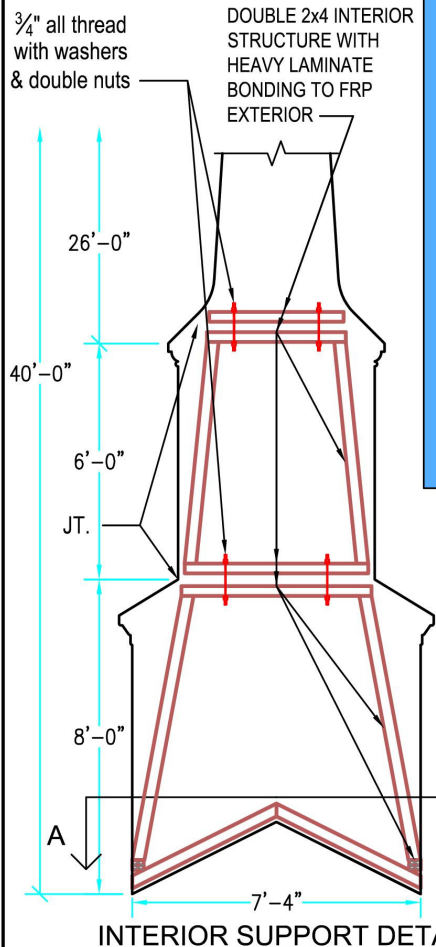

ChurchOutlet.com

Model 480

Steeple Data

Base Width: 88"
 Steeple Height: 40'-0"
 Weight: 1450 lb.
 Three-piece Steeple unit

Available Options:

- 3' or 4' Aluminum Cross
- 8" Ball
- Lightning Protection
- Round Top Simulated Louvers
- Krinkleglass Windows
- Various accessories available for Base

ALL STEEPLES MUST BE MOUNTED ON A COMPLETED WATERPROOF ROOF SYSTEM AS LONG-TERM INSURANCE AGAINST LEAKAGE .

3-D VIEW

Drawings are property of Fiberglass Unlimited, Inc.; Dimensions may change slightly to accommodate manufacturing.