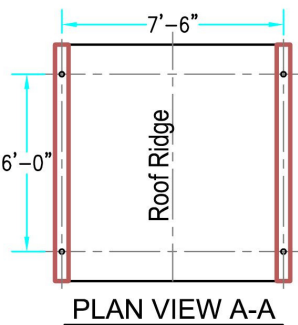

ChurchOutlet.com

Model 600

Steeple Data

Base Width: 8'-0"
 Steeple Height: 40'-0"
 Weight: 2200 lb.
 Three-piece Steeple unit

Available Options:

- 3' or 4' Aluminum Cross
- Lightning Protection
- Krinklglas Windows
- Round venting louvers in base

ALL STEEPLES MUST BE MOUNTED ON A COMPLETED WATERPROOF ROOF SYSTEM AS LONG-TERM INSURANCE AGAINST LEAKAGE .

3-D VIEW

ELEVATION

Scale: 3/16" = 1'-0"

Scale: 3/16" = 1'-0"

Drawings are property of Fiberglass Unlimited, Inc.; Dimensions may change slightly to accommodate manufacturing.