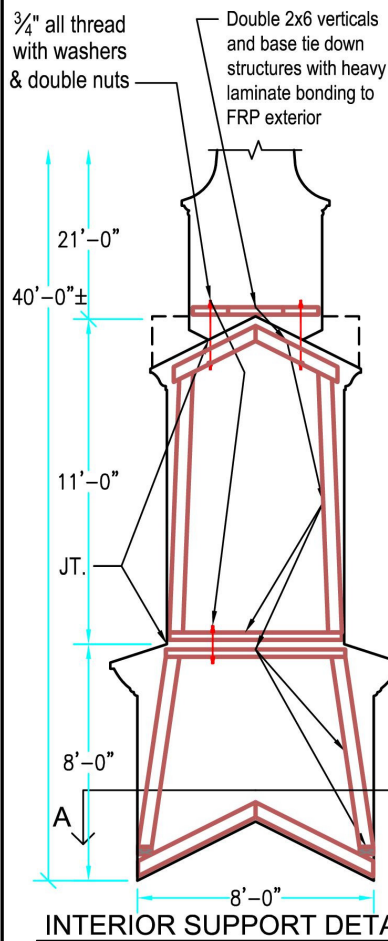

ChurchOutlet.com

Model 600

Steeple Data

Base Width: 8'-0"
 Steeple Height: 40'-0"
 Weight: 2200 lb.
 Three-piece Steeple unit

Available Options:

- 3' or 4' Aluminum Cross
- Lightning Protection
- Krinklglas Windows
- Round venting louvers in base

ALL STEEPLES MUST BE MOUNTED ON A COMPLETED WATERPROOF ROOF SYSTEM AS LONG-TERM INSURANCE AGAINST LEAKAGE .

3-D VIEW

ELEVATION

Scale: 3/16" = 1'-0"

Scale: 3/16" = 1'-0"

Drawings are property of Fiberglass Unlimited, Inc.; Dimensions may change slightly to accommodate manufacturing.