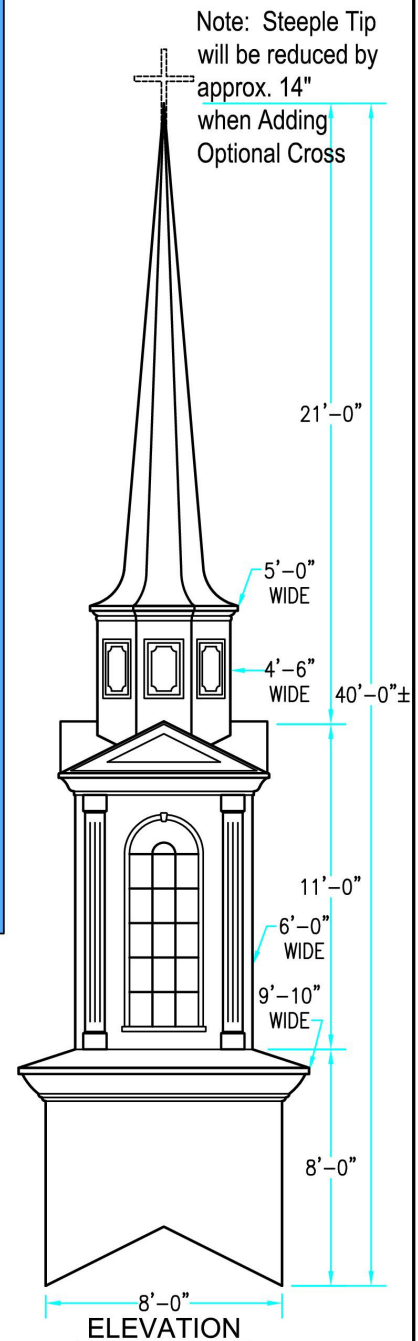

ChurchOutlet.com

Model 600

Steeple Data

Base Width: 8'-0"
 Steeple Height: 40'-0"
 Weight: 2200 lb.
 Three-piece Steeple unit

Available Options:

- 3' or 4' Aluminum Cross
- Lightning Protection
- Krinklglas Windows
- Round venting louvers in base

ALL STEEPLES MUST BE MOUNTED ON A COMPLETED WATERPROOF ROOF SYSTEM AS LONG-TERM INSURANCE AGAINST LEAKAGE .

3-D VIEW

ELEVATION

Scale: 3/16" = 1'-0"

Scale: 3/16" = 1'-0"

Drawings are property of Fiberglass Unlimited, Inc.; Dimensions may change slightly to accommodate manufacturing.